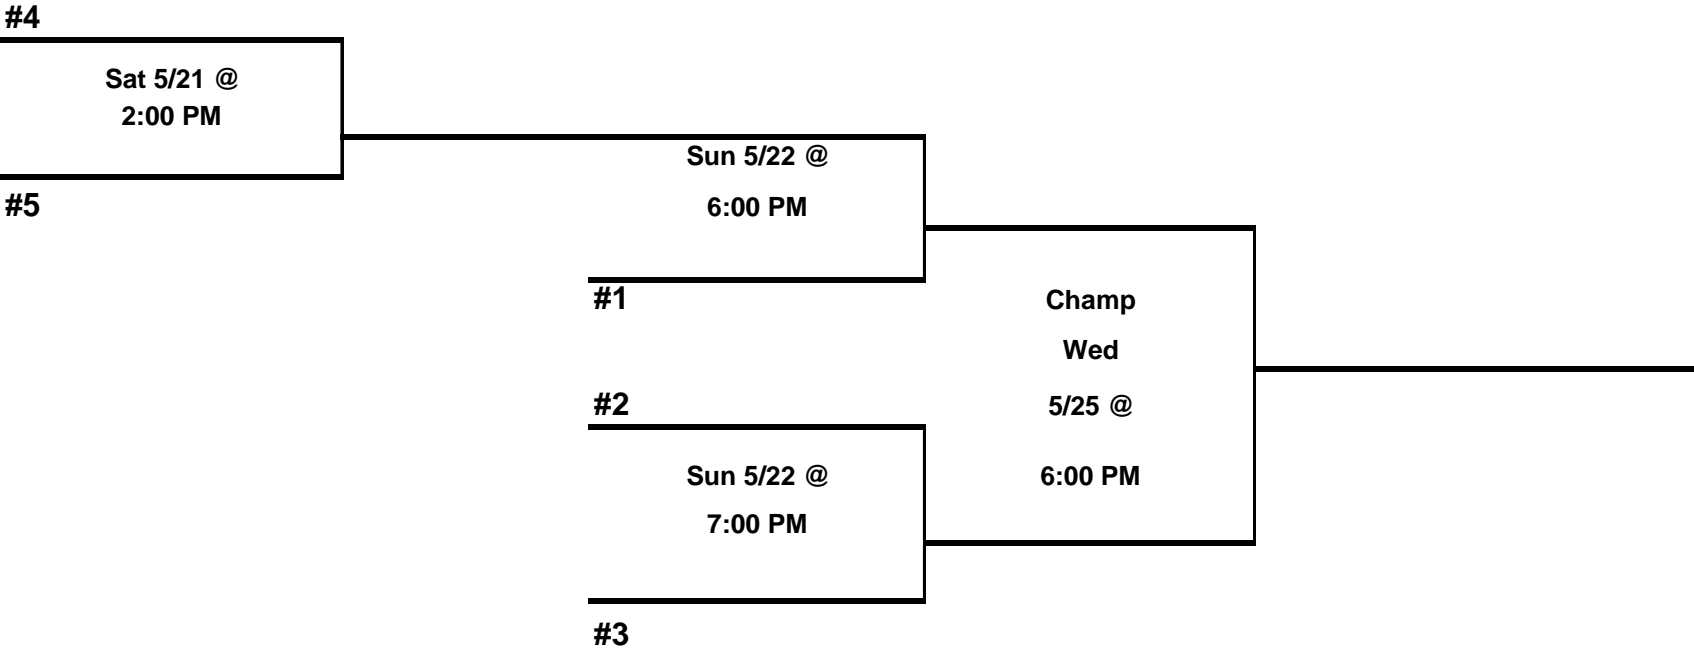

2011 High School Girls and Post Grads Soccer Playoffs

SINGLE ELIMINATION PLAYOFF - Numbers represent your team's place in the standings after all teams have played 8 games