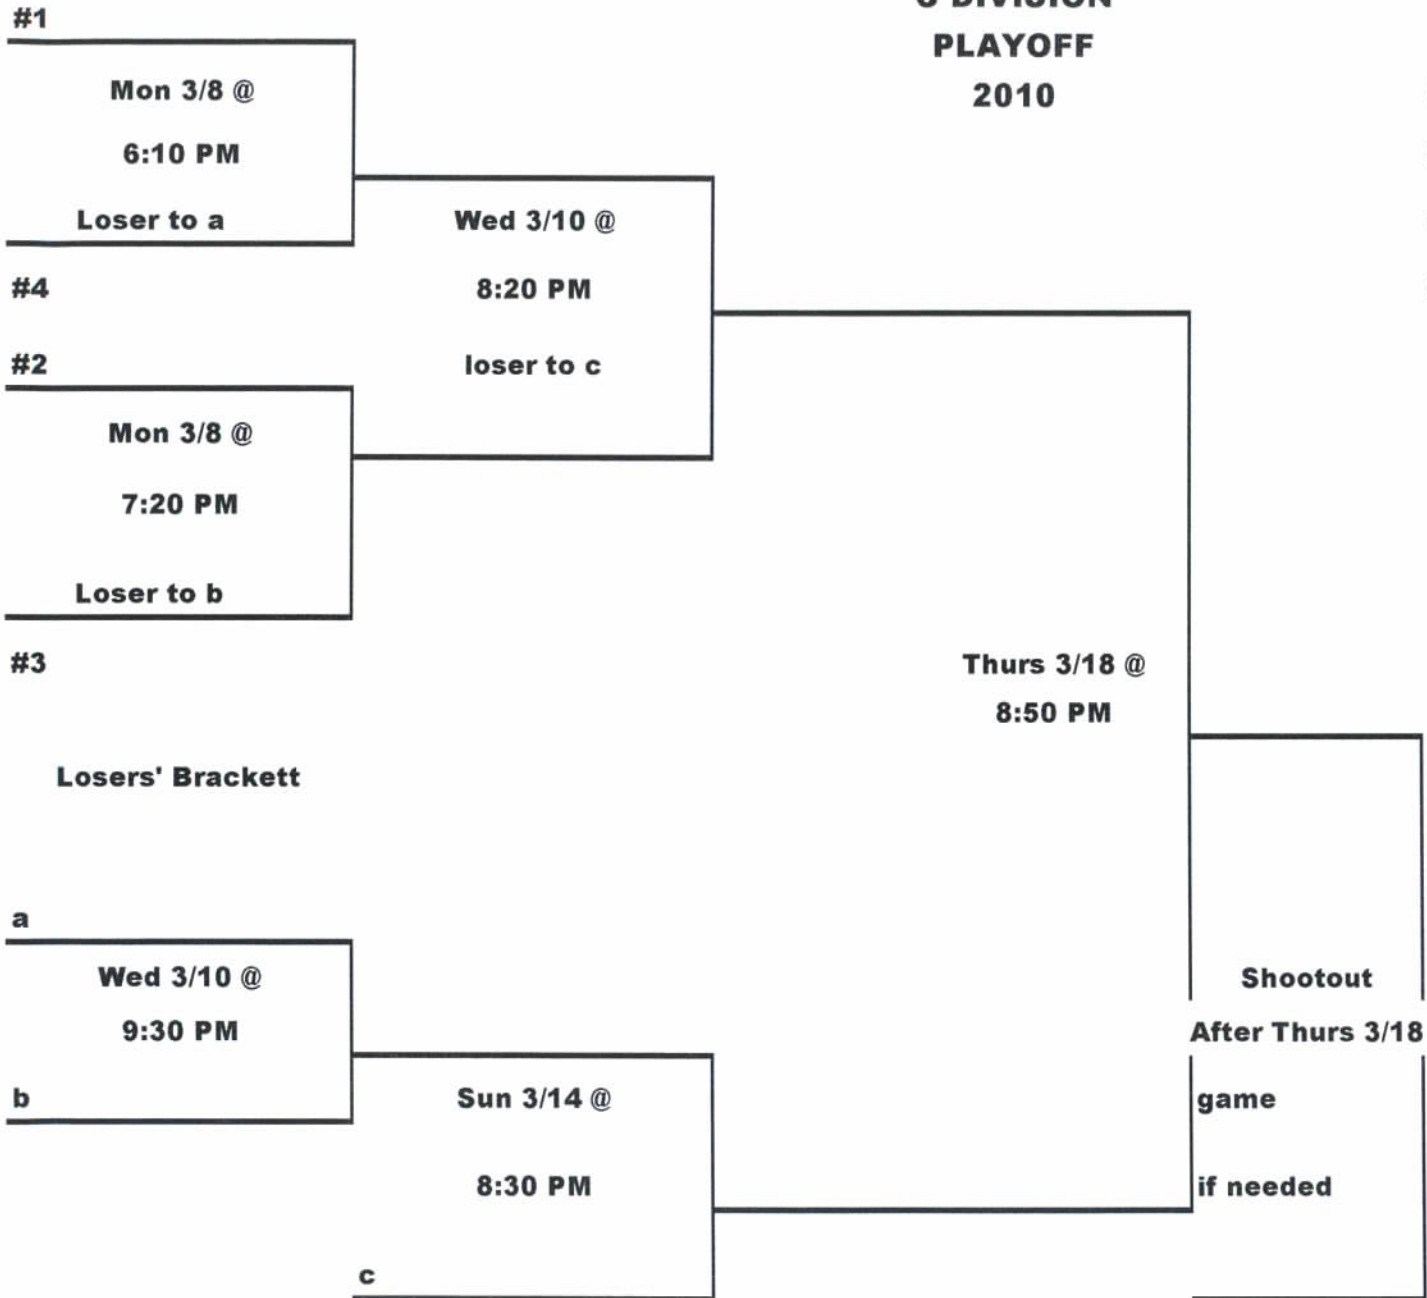

**C DIVISION
PLAYOFF
2010**

**Central Maine Motors
Chasers
Brew'ns
C & J**

**Double Elimination Playoff - Numbers represent your place in the standings
After all teams have played 20 games**