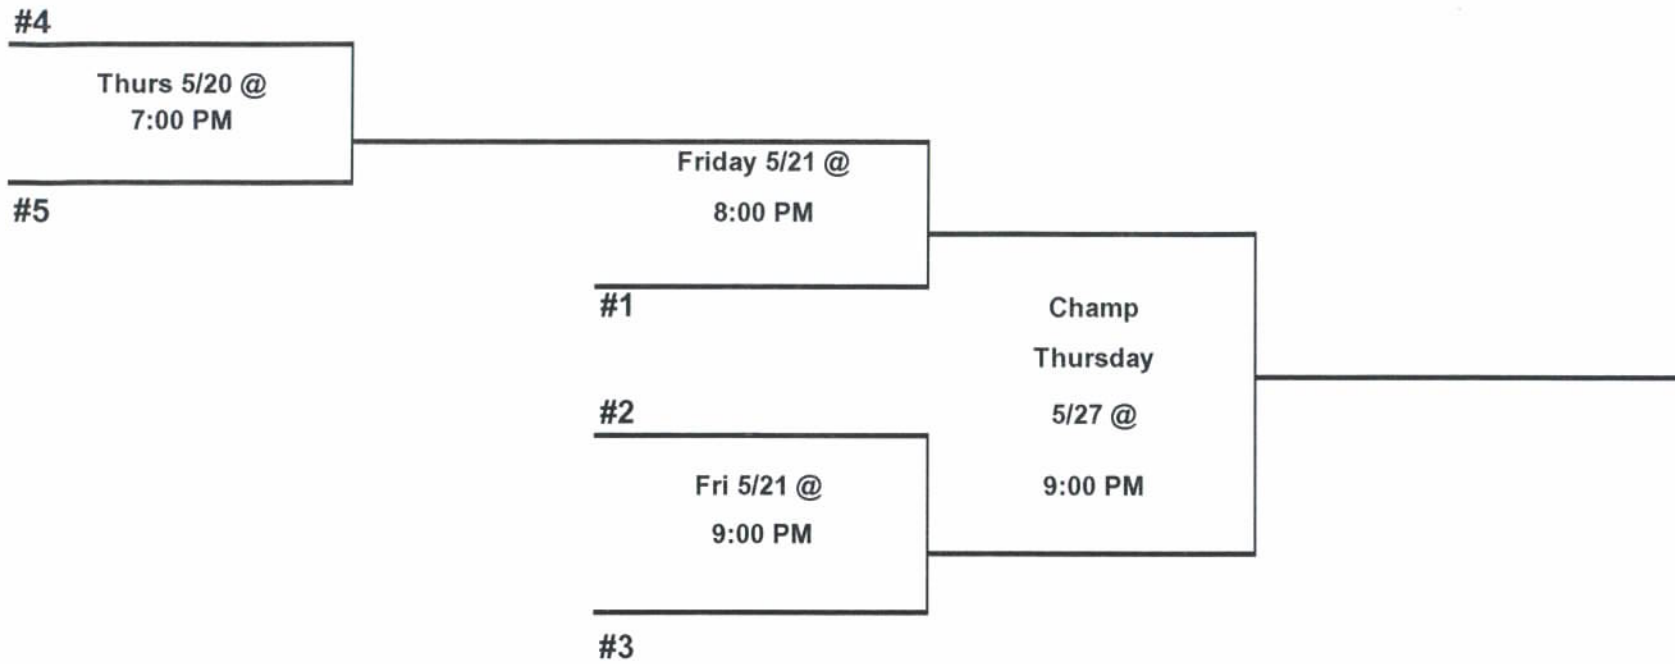

2010 FH North A (first five teams in standings) Playoffs

SINGLE ELIMINATION PLAYOFF - Numbers represent your team's place in the standings after all teams have played 8 games

2010 FH North B (Teams in 6th - 10th place in the standings) Playoffs

SINGLE ELIMINATION PLAYOFF - Numbers represent your team's place in the standings after all teams have played 8 games