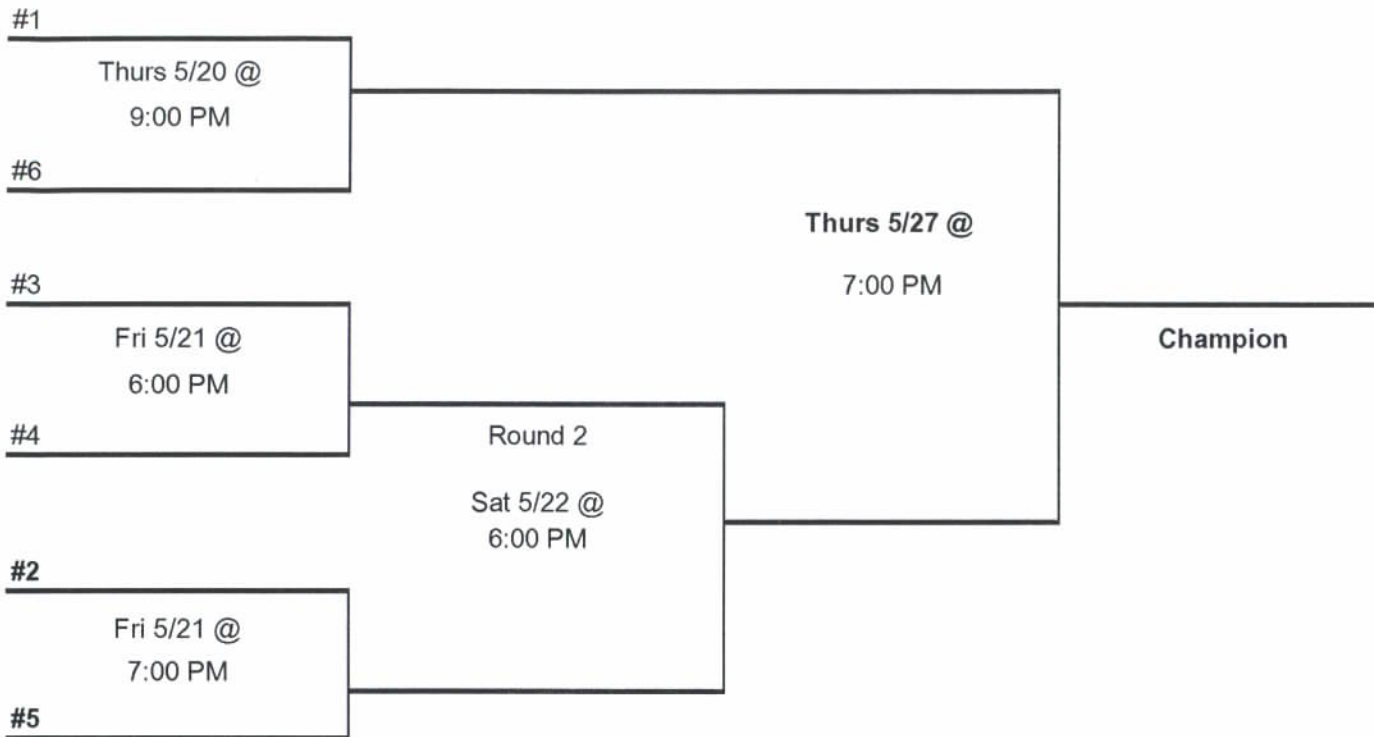

2010 FH South Playoffs

SINGLE ELIMINATION - Numbers represent your team's place in the standings after all teams have played 8 games