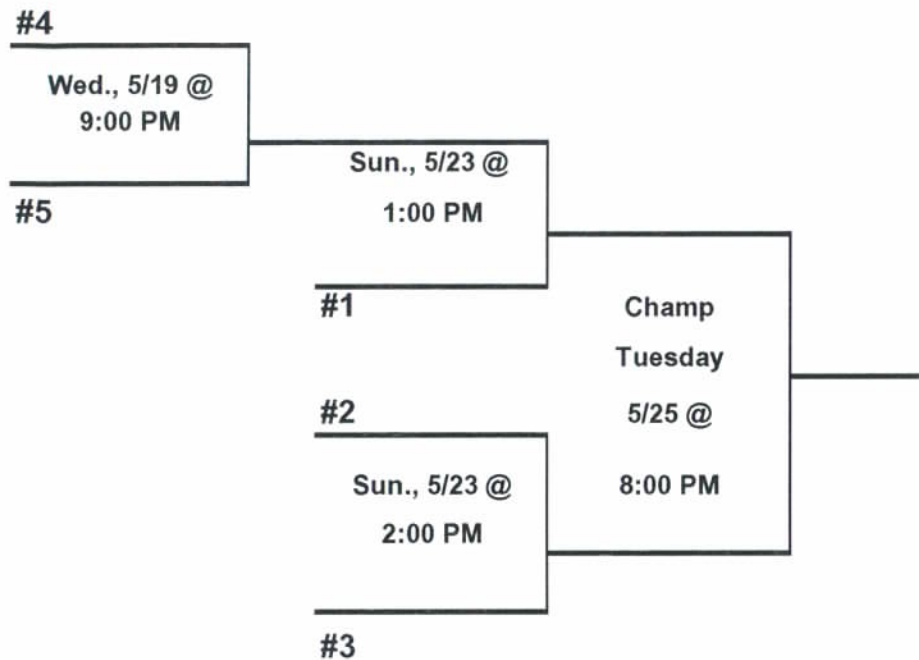

**2010 COED HIGH SCHOOL "A"
SOCCER PLAYOFFS
(Teams that finish 1st through 5th place)**

**2010 COED HIGH SCHOOL "B"
SOCCER PLAYOFFS
(Teams that finish 6th through 10th place)**

SINGLE ELIMINATION PLAYOFF - Numbers represent your team's place in the standings after all teams have played 8 games