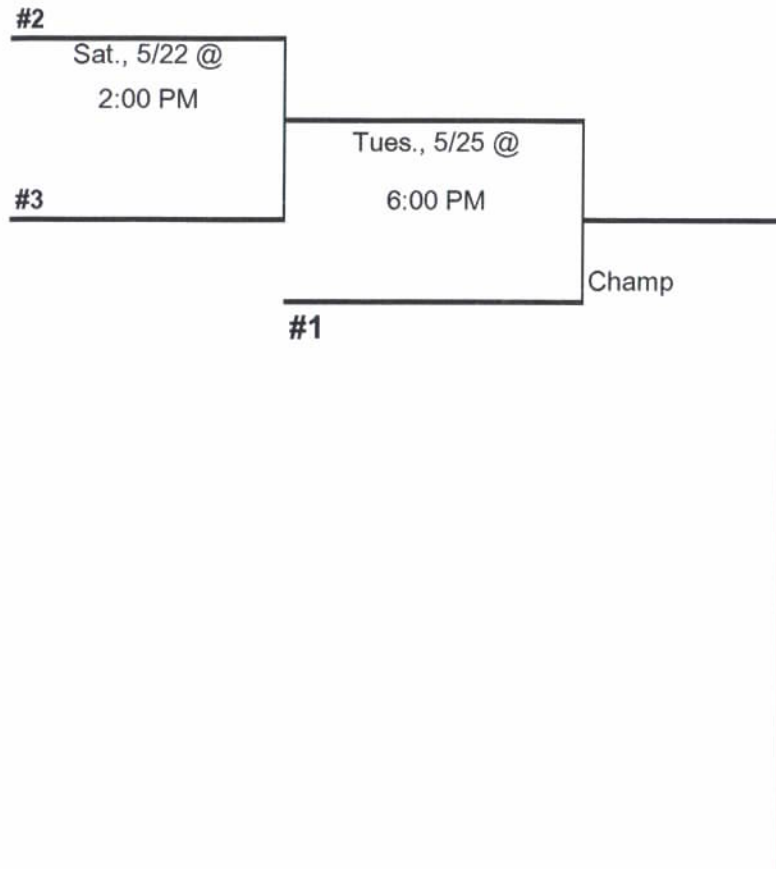

2010 JHG Soccer Playoffs
(numbers will be based
on where you finish after 8 games)

2010 JH COED Soccer Playoffs
(numbers will be based
on where you finish after 8 games)

SINGLE ELIMINATION PLAYOFFS - Numbers represent your team's place in the standings after all teams have played 8 games